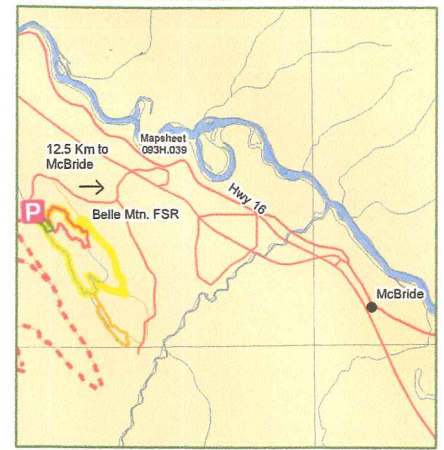

# Belle Mountain Cross Country Ski Area

Cabin  
GPS Coordinates:  
UTM10 (680867 E, 5910019 N)

- Cross Country Ski Trails**
- Approved Recreation Trails
  - Jackrabbit Loop - 1.5km
  - 5km Loop
  - Moose Meadow Loop - 8km
  - Loppett Loop - 10km
  - Pine Lake Loop - 3.3km
  - - - Groomed Snowmobile Trail

BRITISH COLUMBIA  
The Best Place on Earth

Recreation Sites  
and Trails BC

In Cooperation With:

Scale: 1:10,000

Mapped by: LCR Holdings Ltd.  
Date: March 2011