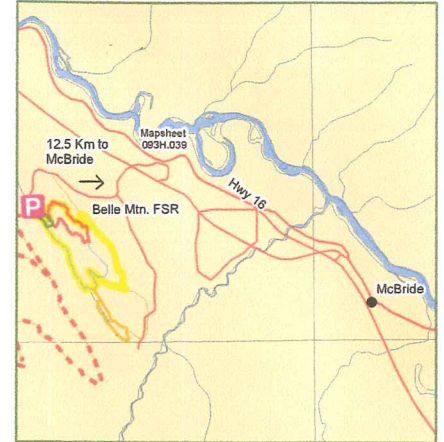

Belle Mountain Cross Country Ski Area

Cross Country Ski Trails

-  Approved Recreation Trails
-  Jackrabbit Loop - 1.5km
-  5km Loop
-  Moose Meadow Loop - 8km
-  Loppett Loop - 10km
-  Pine Lake Loop - 3.3km
-  Groomed Snowmobile Trail

In Cooperation With:

Scale: 1:10,000

Mapped by: LCR Holdings Ltd.
Date: March 2011