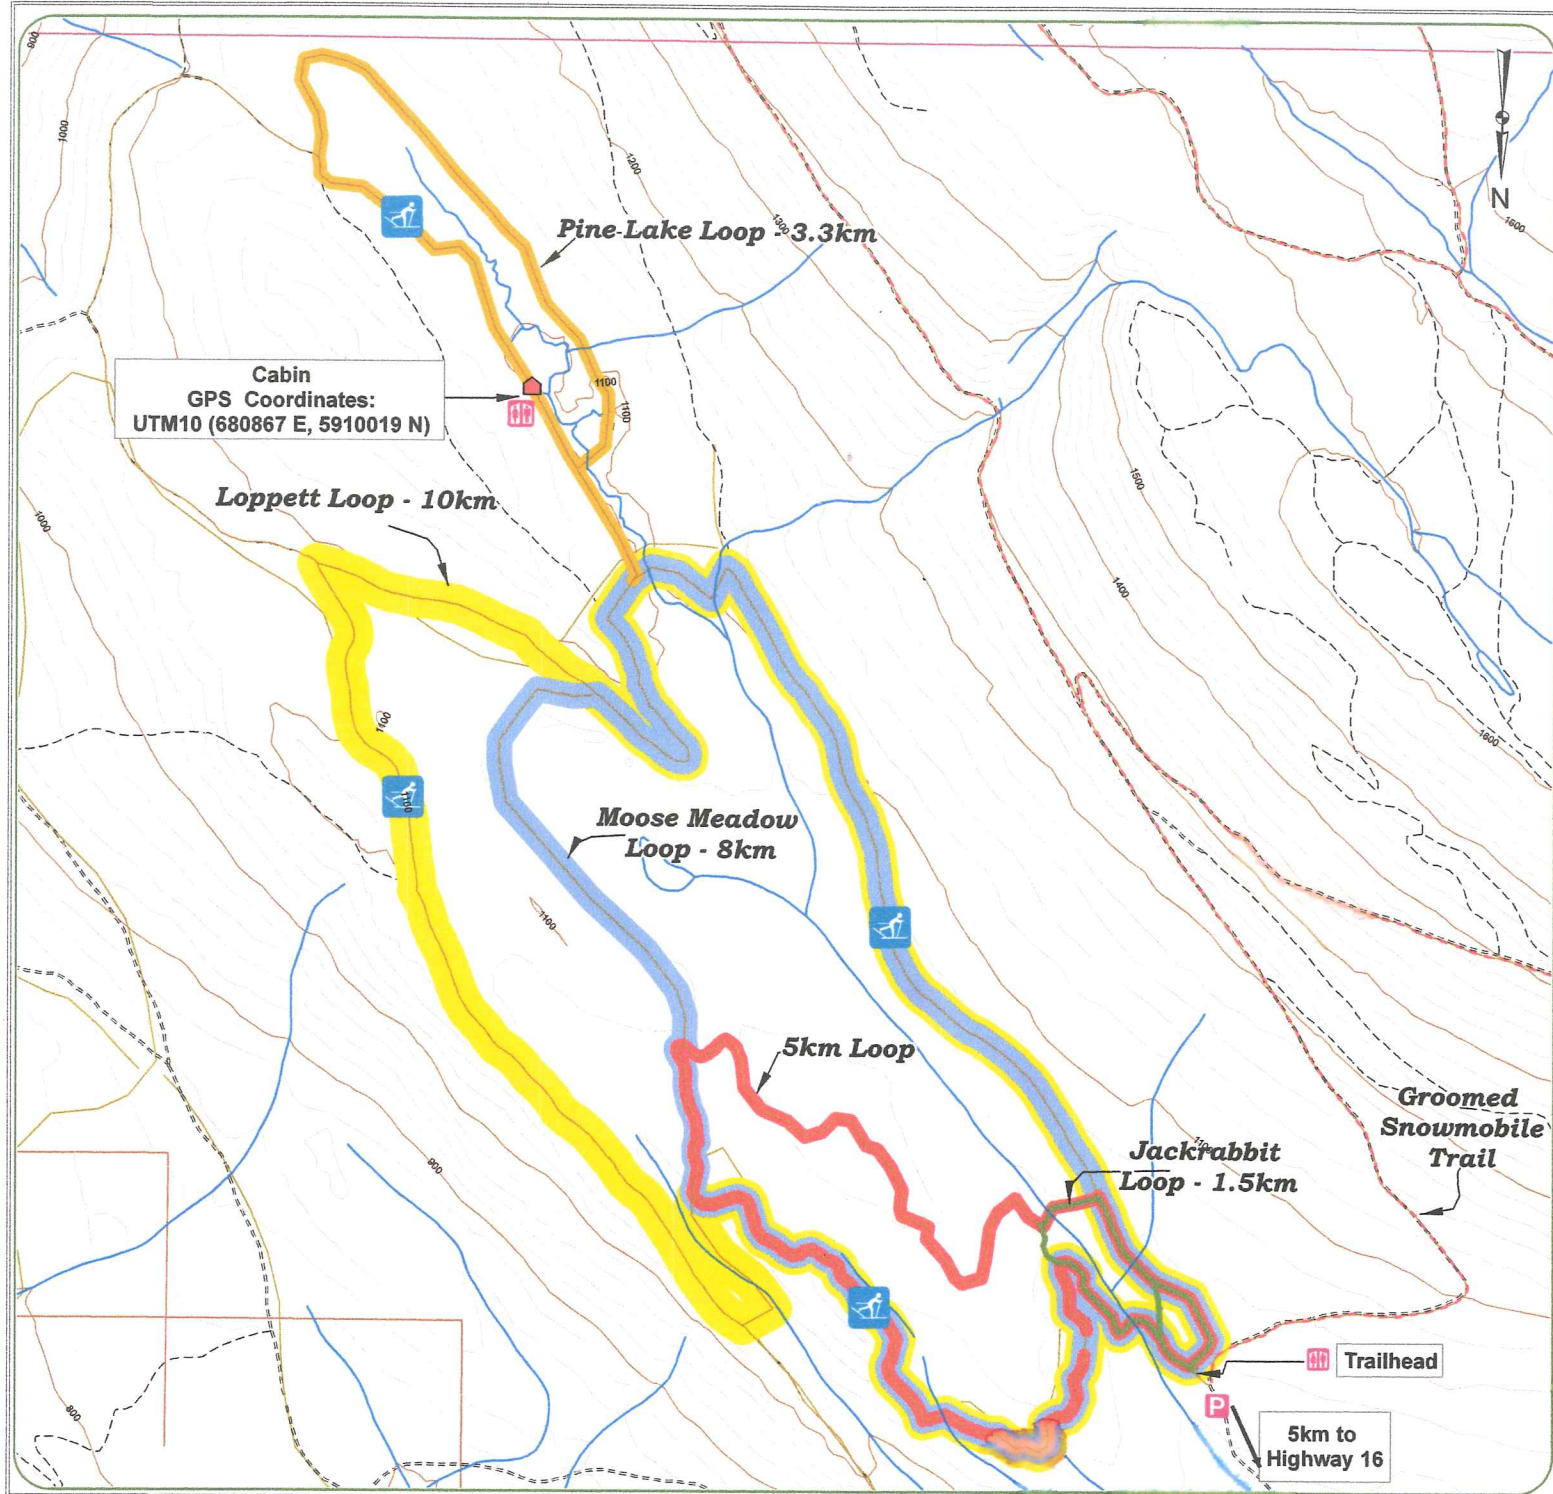

# Belle Mountain Cross Country Ski Area

Cabin  
GPS Coordinates:  
UTM10 (680867 E, 5910019 N)

- Cross Country Ski Trails**
- Approved Recreation Trails
  - Jackrabbit Loop - 1.5km
  - 5km Loop
  - Moose Meadow Loop - 8km
  - Loppett Loop - 10km
  - Pine Lake Loop - 3.3km
  - - - Groomed Snowmobile Trail

BRITISH COLUMBIA  
The Best Place on Earth

Recreation Sites  
and Trails BC

In Cooperation With:

Scale: 1:10,000

Mapped by: LCR Holdings Ltd.  
Date: March 2011