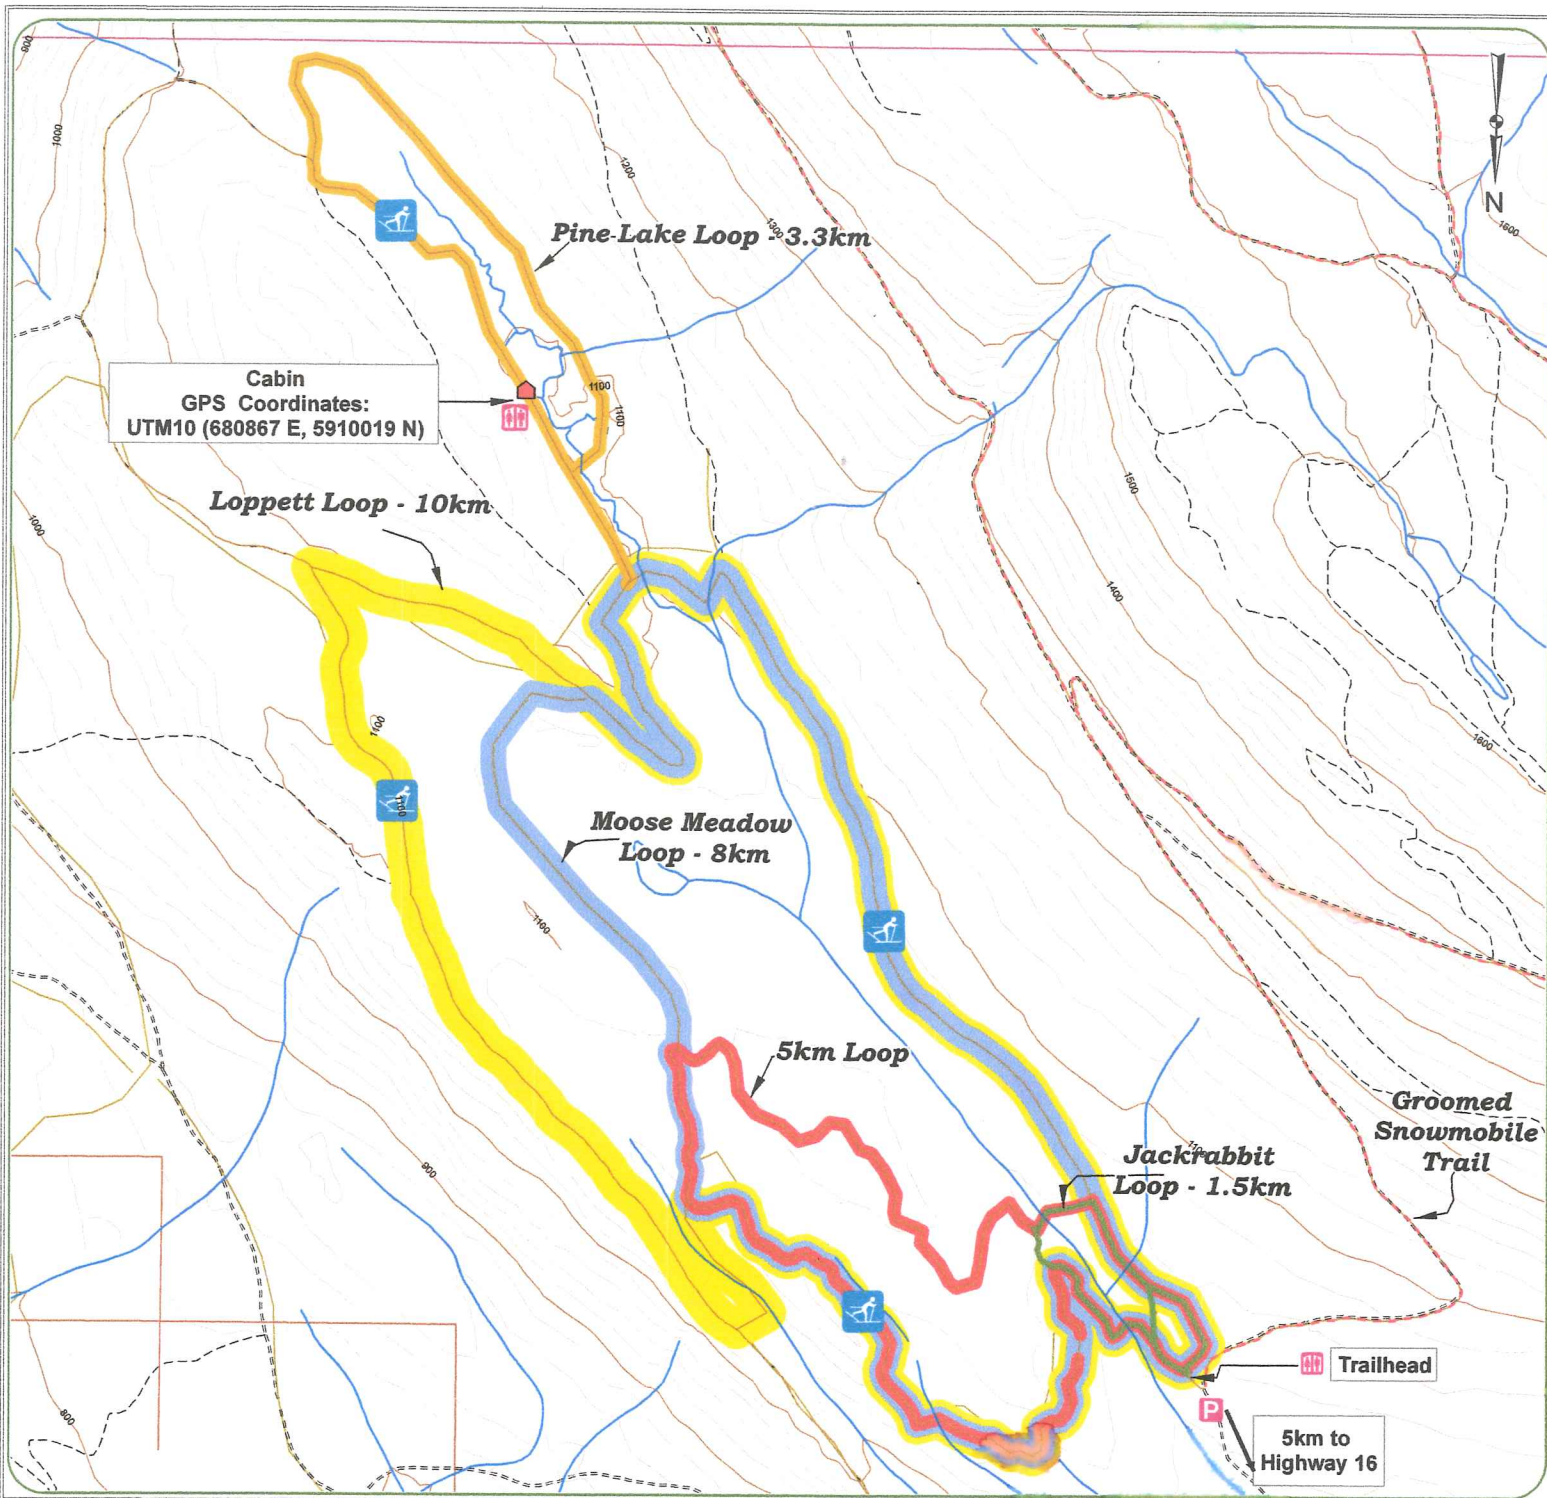

Belle Mountain Cross Country Ski Area

Cross Country Ski Trails

-  Approved Recreation Trails
-  Jackrabbit Loop - 1.5km
-  5km Loop
-  Moose Meadow Loop - 8km
-  Loppett Loop - 10km
-  Pine Lake Loop - 3.3km
-  Groomed Snowmobile Trail

In Cooperation With:

Scale: 1:10,000

Mapped by: LCR Holdings Ltd.
Date: March 2011