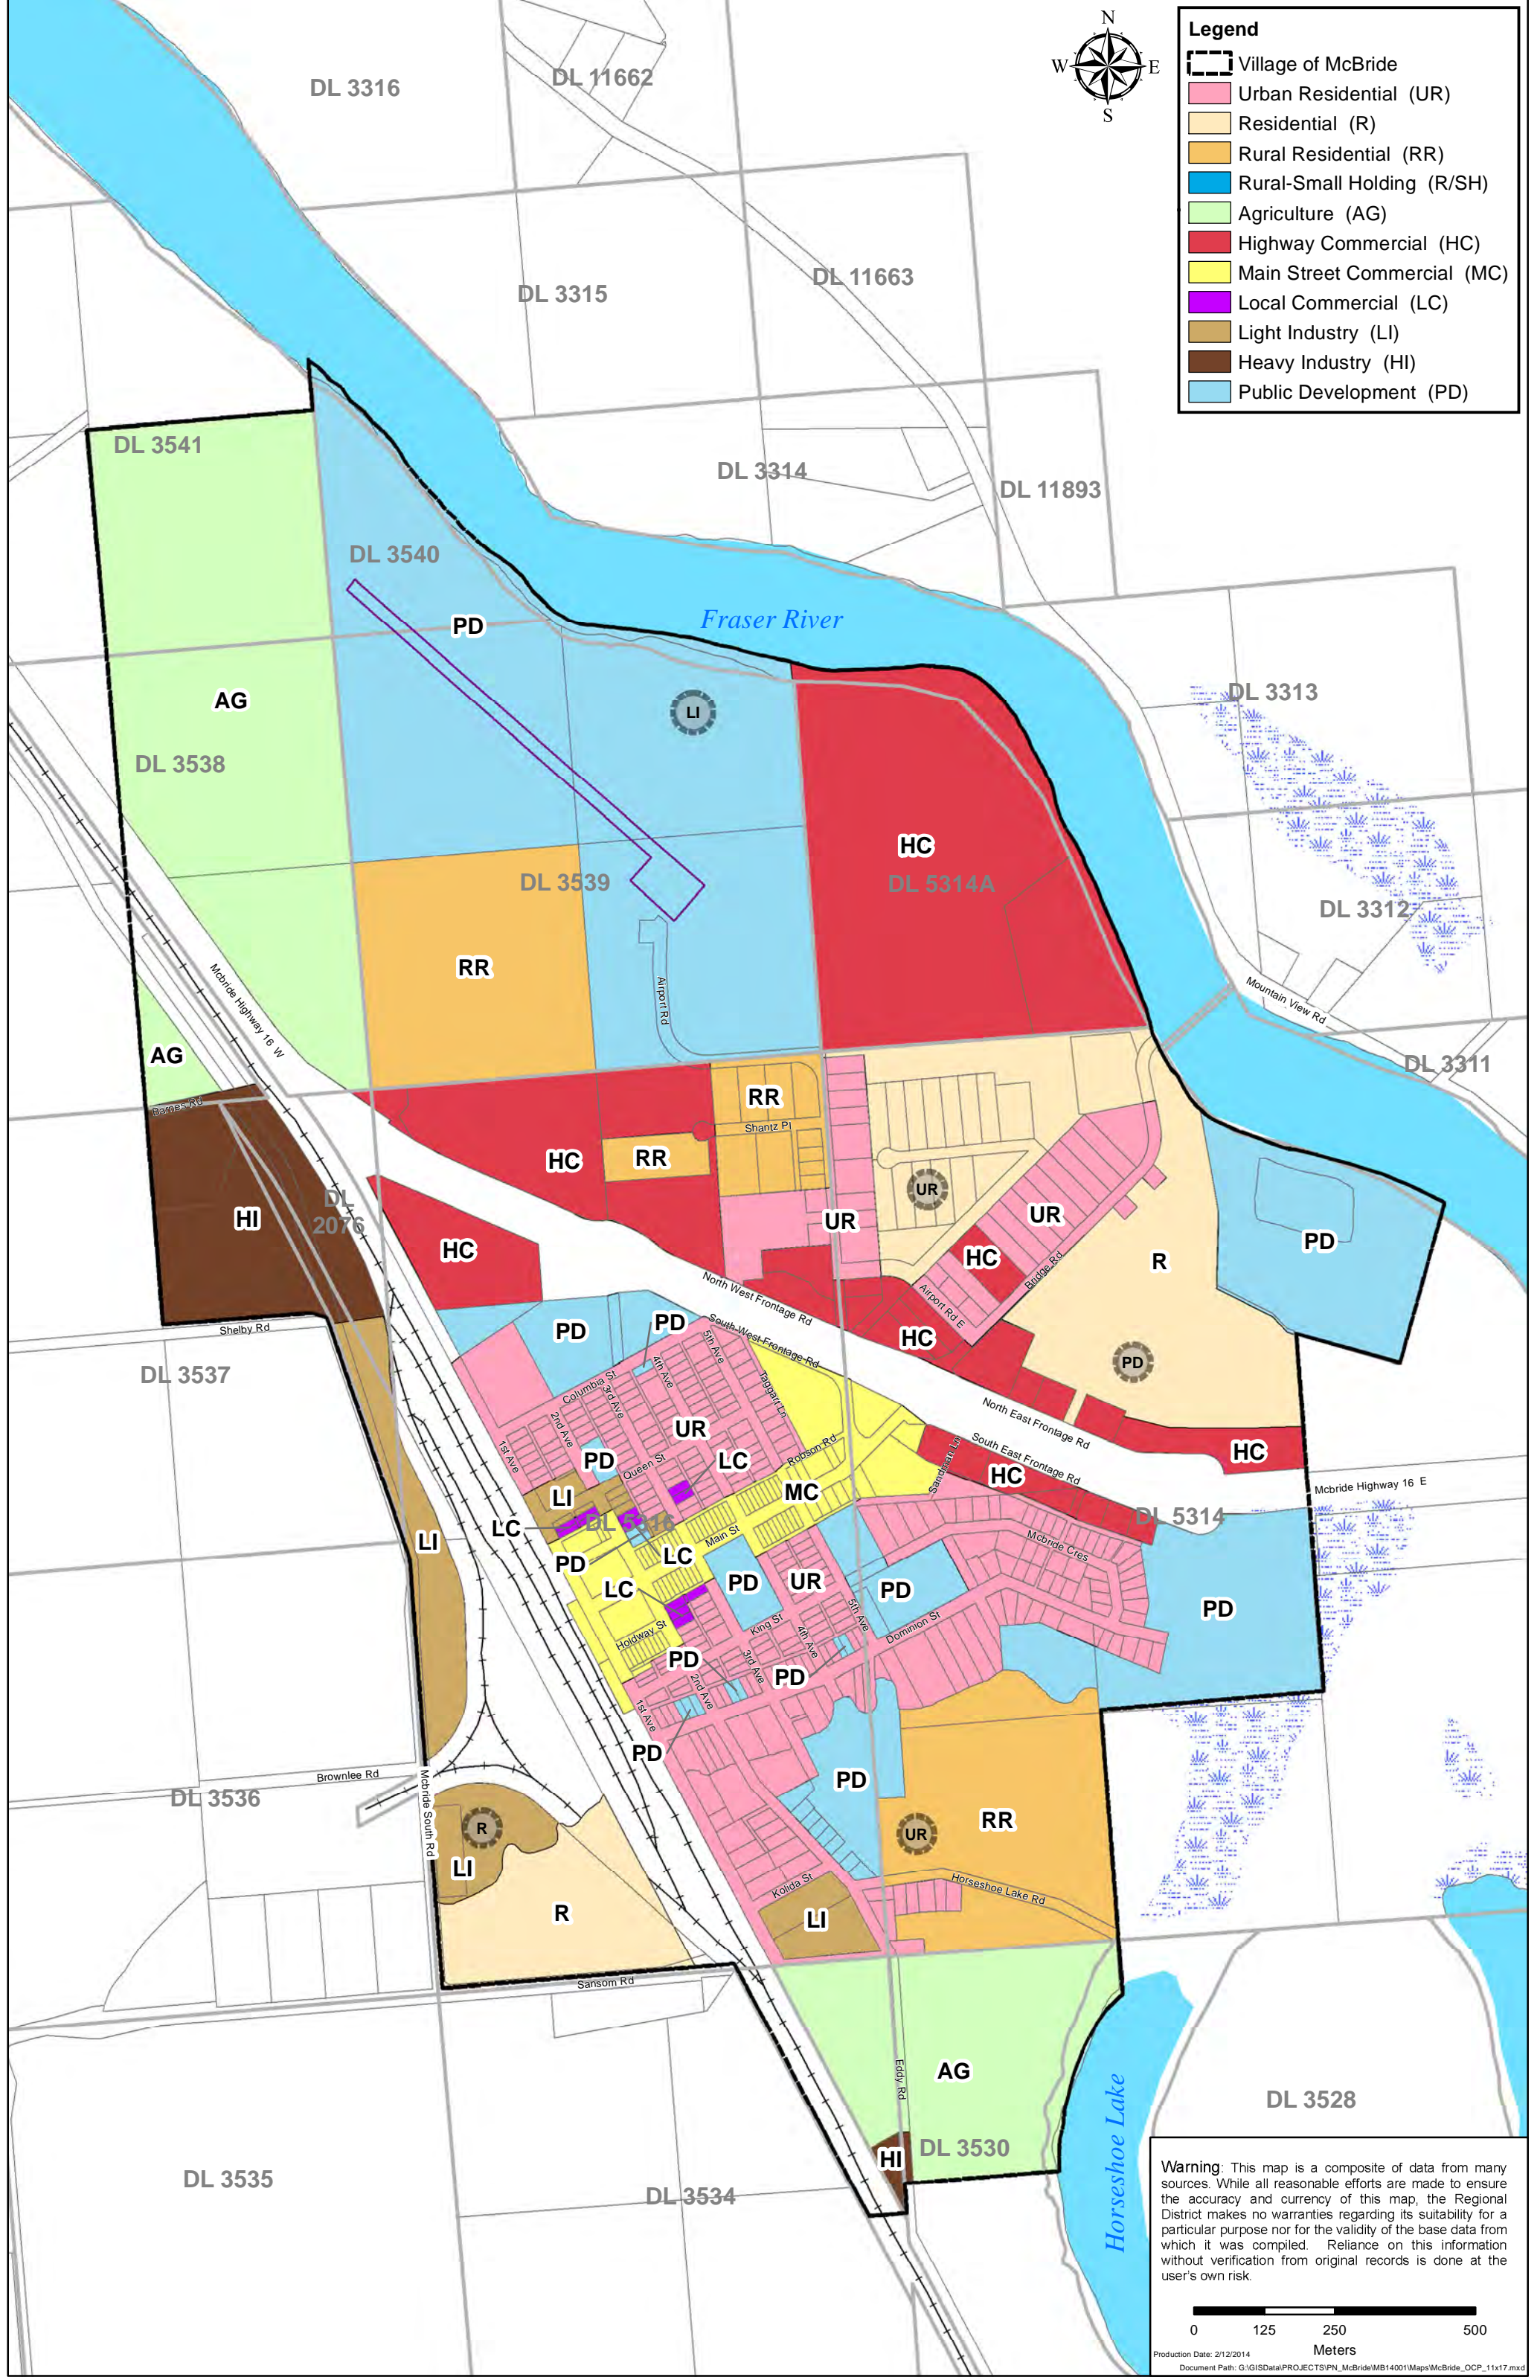

Legend	
	Village of McBride
	Urban Residential (UR)
	Residential (R)
	Rural Residential (RR)
	Rural-Small Holding (R/SH)
	Agriculture (AG)
	Highway Commercial (HC)
	Main Street Commercial (MC)
	Local Commercial (LC)
	Light Industry (LI)
	Heavy Industry (HI)
	Public Development (PD)

Warning: This map is a composite of data from many sources. While all reasonable efforts are made to ensure the accuracy and currency of this map, the Regional District makes no warranties regarding its suitability for a particular purpose nor for the validity of the base data from which it was compiled. Reliance on this information without verification from original records is done at the user's own risk.