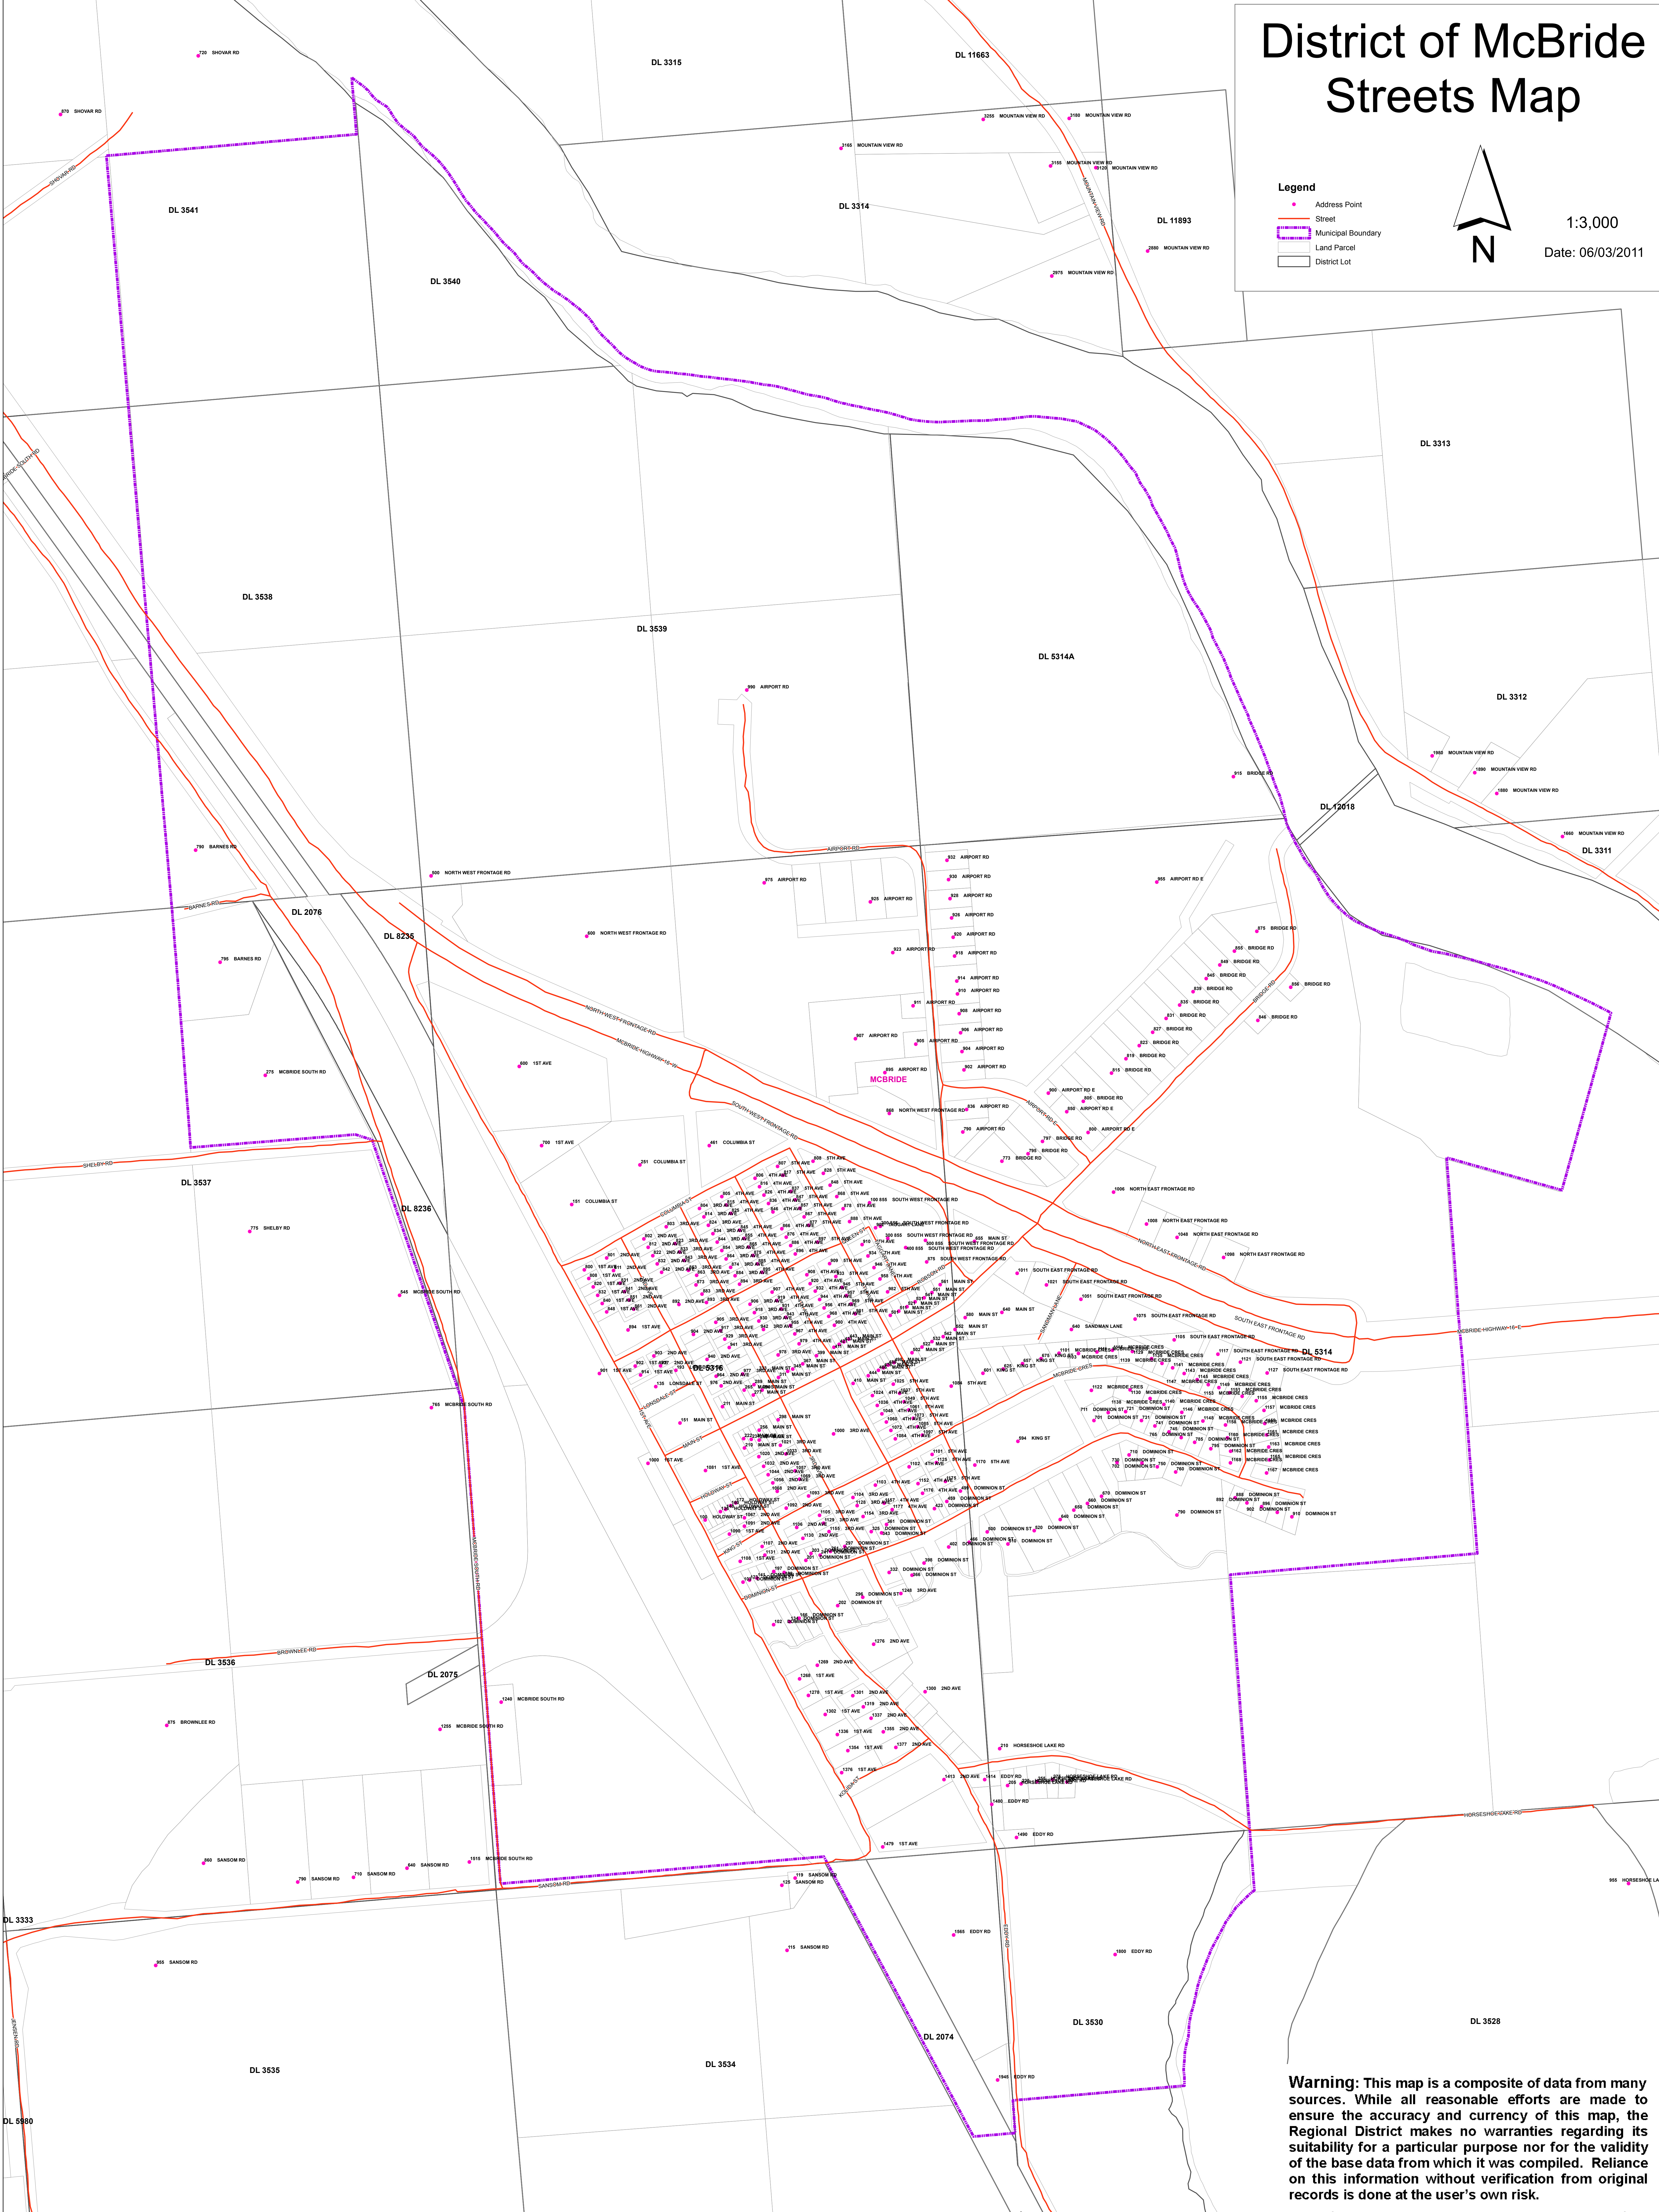

District of McBride Streets Map

- Legend**
- Address Point
 - Street
 - Municipal Boundary
 - Land Parcel
 - District Lot

1:3,000

Date: 06/03/2011

Warning: This map is a composite of data from many sources. While all reasonable efforts are made to ensure the accuracy and currency of this map, the Regional District makes no warranties regarding its suitability for a particular purpose nor for the validity of the base data from which it was compiled. Reliance on this information without verification from original records is done at the user's own risk.